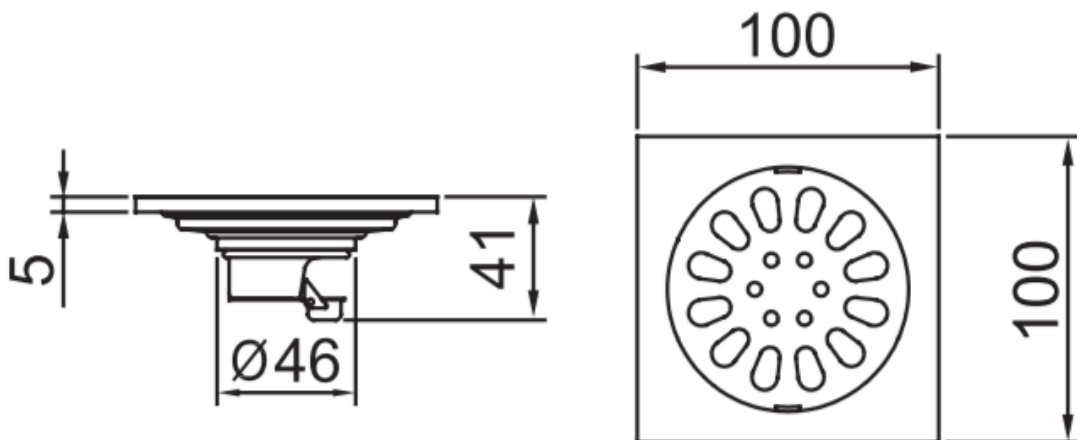

Brand : CAE, China
Name : Floor drain stainless steel
Item Code : 90.0309BN
Designer :
Color / Finish: Brushed Nickel
Dimensions :
100 x 100mm

Product info:
• Floor drain

Flushing of pipe must be done before fittings are installed. Failure to do so voids the warranty.
Follow cleaning instructions and avoid using any harmful chemicals.
All information is for reference only. Installation shall always be based on the specs provided with actual delivered items.
For more info, visit www.sanitecph.com